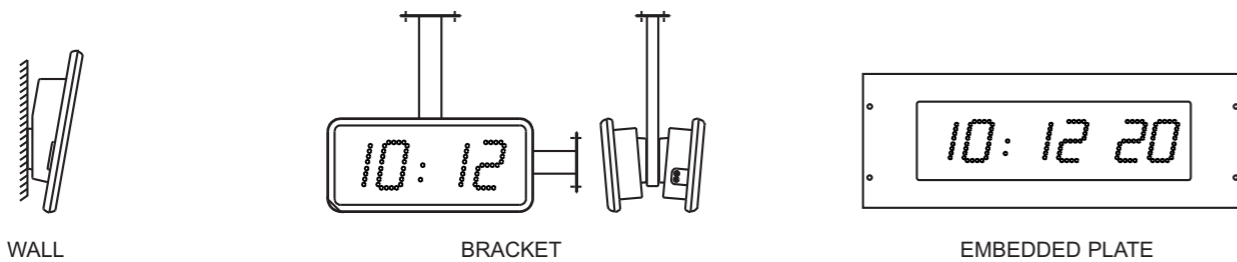

Mounting

Luminous digital clocks

PO BOX 1
49340 Tréméntines
FRANCE

Tel. (33) 2 41 71 72 00
Fax (33) 2 41 71 72 02
export@bodet.com
www.bodet.com

Sprinkler-0241550635-Ref. 653401F0909