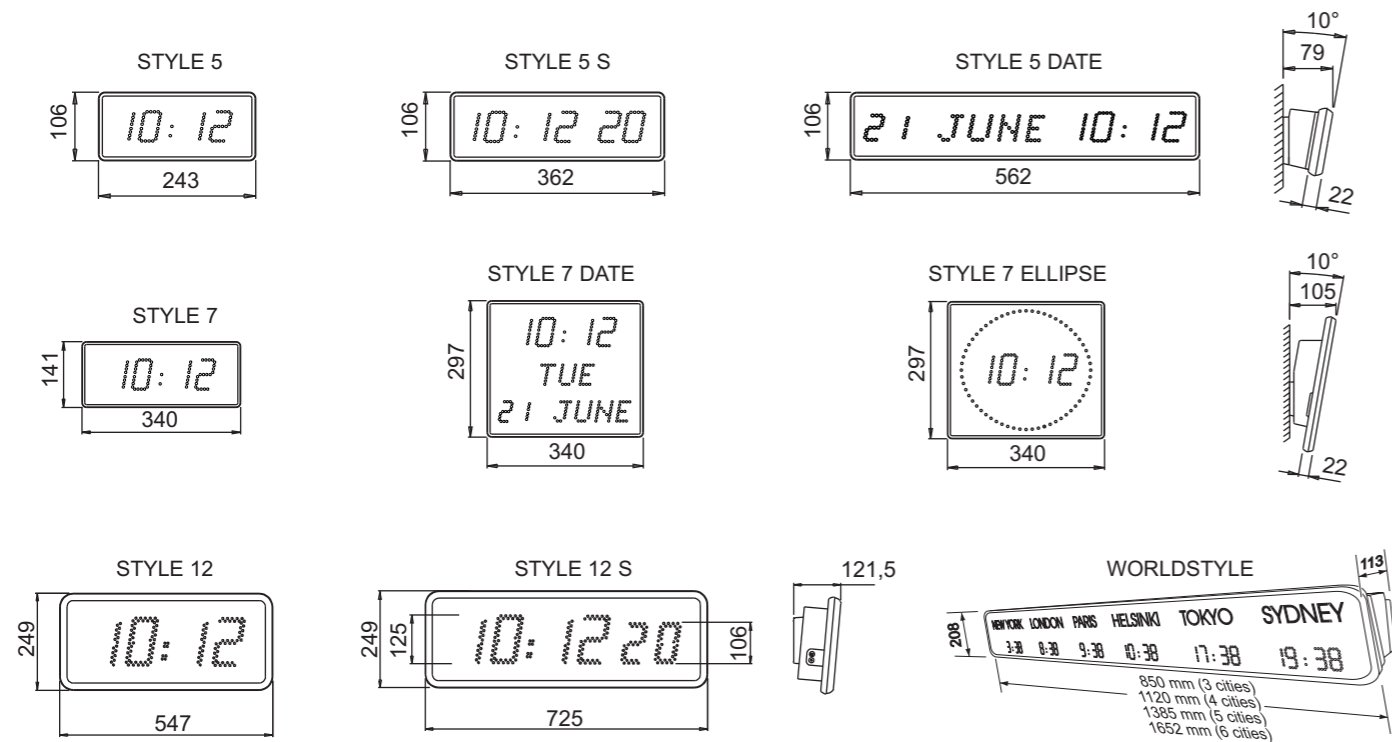

Dimensions (mm)